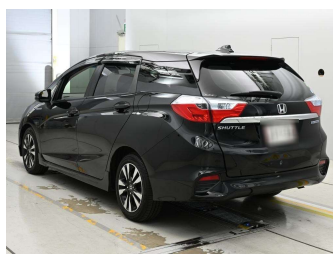

2018 Honda Shuttle Hybrid X Honda Sensing

Purchase Price **POA**

Includes GST
Excludes on-road costs of $695

Finance may be available on this vehicle. Ask one of our friendly staff for more information.

Gain peace of mind with Mechanical Breakdown Insurance. **Ask us how.**

1. **Top features**
2. » ABS Brakes
   - » Air Con
   - » Air Conditioning
   - » Alloys
   - » Car Stereo
   - » Central Locking
   - » Climate Control
   - » Cruise Control
   - » Electric Mirrors
   - » Electric Windows
   - » Fog Lights
   - » Folding Side Mirrors
   - » Heated Seats
   - » Paddle Shift
   - » Power Steering
   - » Push Start
   - » Winker Mirror

Body Style
5 door, Station Wagon

Odometer
91,364 km

Engine
1500 cc, Hybrid

Fuel Type
Hybrid

Transmission
Automatic, 2WD

Wheels
-

VIN
-

Interior
Black

Safety
-

Reg No.

-

Ext Colour
Black

History

-

Seats
5 seats

CO2 Emissions

-

Energy Economy

-

Stock ID: 37120