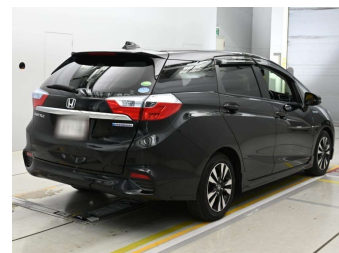

2018 Honda Shuttle Hybrid X Honda Sensing

Purchase Price **POA**

Includes GST
Excludes on-road costs of $695

Finance may be available on this vehicle. Ask one of our friendly staff for more information.

Gain peace of mind with Mechanical Breakdown Insurance. **Ask us how.**

1. **Top features**
2. » ABS Brakes
   - » Air Con
   - » Air Conditioning
   - » Alloys
   - » Car Stereo
   - » Central Locking
   - » Climate Control
   - » Cruise Control
   - » Electric Mirrors
   - » Electric Windows
   - » Fog Lights
   - » Folding Side Mirrors
   - » Heated Seats
   - » Paddle Shift
   - » Power Steering
   - » Push Start
   - » Winker Mirror

Body Style
5 door, Station Wagon

Odometer
91,364 km

Engine
1500 cc, Hybrid

Fuel Type
Hybrid

Transmission
Automatic, 2WD

Wheels
-

VIN
-

Interior
Black

Safety
-

Reg No.

-

Ext Colour
Black

History

-

Seats
5 seats

CO2 Emissions

-

Energy Economy

-

Stock ID: 37120