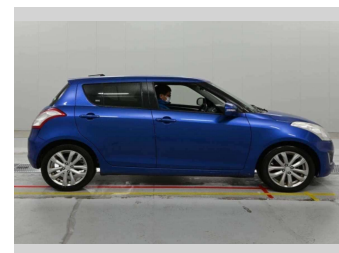

2015 Suzuki Swift XL

Purchase Price **POA**
Includes GST
Excludes on-road costs of \$695

Finance may be available on this vehicle. Ask one of our friendly staff for more information.

Gain peace of mind with Mechanical Breakdown Insurance. **Ask us how.**

Body Style
5 door, Hatchback

Odometer
54,068 km

Engine
1200 cc

Fuel Type
Petrol

Transmission
Automatic, 2WD

Wheels
-

VIN
-

Interior
Black