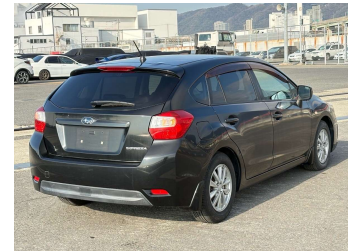

2012 Subaru Impreza 1.6I-L

Purchase Price

\$9,280

Includes GST
Excludes on-road costs of \$695

Finance may be available on this vehicle. Ask one of our friendly staff for more information.

Gain peace of mind with Mechanical Breakdown Insurance. **Ask us how.**

Body Style

5 door, Hatchback

Odometer

72,205 km

Engine

1600 cc

Fuel Type

Petrol

Transmission

Automatic, 2WD

Wheels

-

VIN

-

Interior

Black