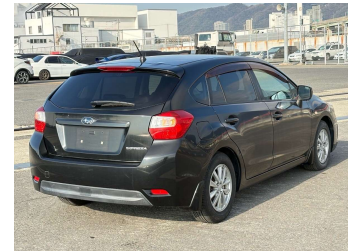

# 2012 Subaru Impreza 1.6I-L

**Purchase Price** **\$9,480**

Includes GST  
Excludes on-road costs of \$695

Finance may be available on this vehicle. Ask one of our friendly staff for more information.

Gain peace of mind with Mechanical Breakdown Insurance. **Ask us how.**

Body Style  
**5 door, Hatchback**

Odometer  
**72,205 km**

Engine  
**1600 cc**

Fuel Type  
**Petrol**

Transmission  
**Automatic, 2WD**

Wheels  
-

VIN  
-

Interior  
**Black**