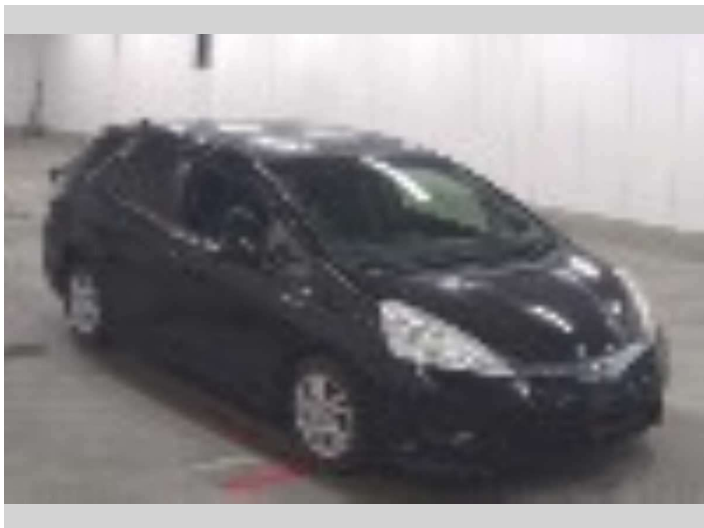

# 2013 Honda Fit Shuttle Hybrid Smart Selection

**Purchase Price** **POA**

Includes GST  
Excludes on-road costs of \$595

Finance may be available on this vehicle. Ask one of our friendly staff for more information.

**Body Style**  
5 door, Station Wagon

**Odometer**  
78,795 km

**Engine**  
1300 cc

**Fuel Type**  
Hybrid

**Transmission**  
Automatic, 2WD

**Wheels**  
-

**VIN**  
-

**Interior**  
Black

**Safety**  
-

**Reg No.**  
-

**Ext Colour**  
Black

**History**  
-

**Seats**  
5 seats

**CO2 Emissions**  
-

**Energy Economy**  
-

**Stock ID: 16639**