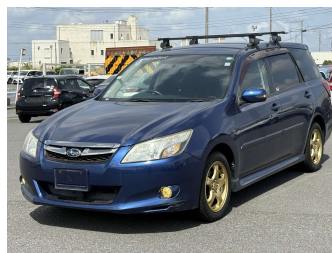

2012 Subaru Exiga Advantage Line 2.0i -S

Purchase Price **\$11,980**
Includes GST
 Excludes on-road costs of \$695

Finance may be available on this vehicle. Ask one of our friendly staff for more information.

Body Style
5 door, Station Wagon

Odometer
92,321 km

Engine
2000 cc, Petrol

Fuel Type
Petrol

Transmission
Automatic, 4WD

Wheels
 -

VIN
 -

Interior
Black