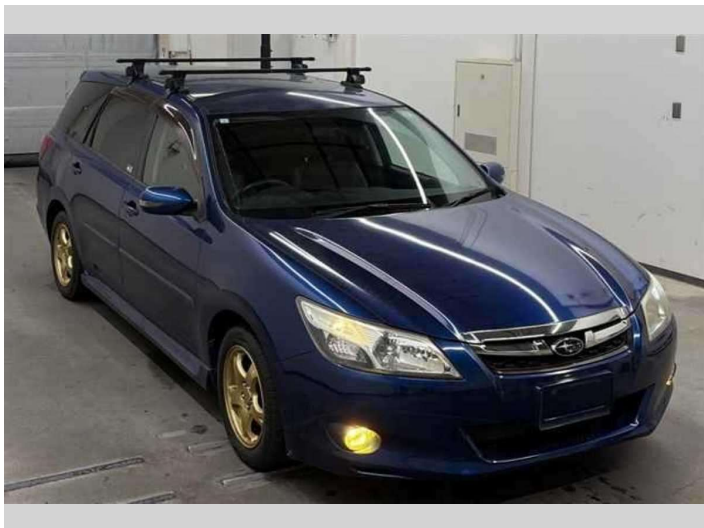

2012 Subaru Exiga Advantage Line 2.0i -S

Purchase Price **\$12,580**
Includes GST
Excludes on-road costs of \$695

Finance may be available on this vehicle. Ask one of our friendly staff for more information.

Body Style
5 door, Station Wagon

Odometer
92,321 km

Engine
2000 cc

Fuel Type
Petrol

Transmission
Automatic, 4WD

Wheels
-

VIN
-

Interior
Grey

Safety
-

Reg No.
-

Ext Colour
Purple

History
-

Seats
7 seats

CO2 Emissions
-

Energy Economy
-

Stock ID: 17418