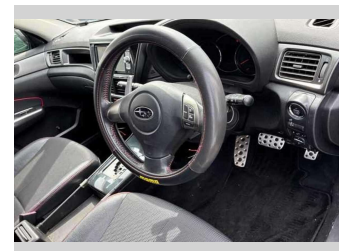

2012 Subaru Exiga Advantage Line 2.0i -S

Purchase Price **\$12,580**
Includes GST
Excludes on-road costs of \$695

Finance may be available on this vehicle. Ask one of our friendly staff for more information.

Body Style
5 door, Station Wagon

Odometer
92,321 km

Engine
2000 cc

Fuel Type
Petrol

Transmission
Automatic, 4WD

Wheels
-

VIN
-

Interior
Grey