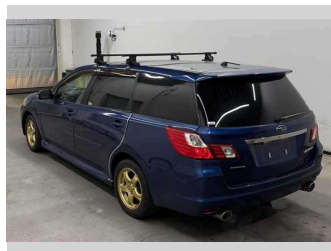

2012 Subaru Exiga Advantage Line 2.0i -S

Purchase Price **\$12,580**
Includes GST
Excludes on-road costs of \$695

Finance may be available on this vehicle. Ask one of our friendly staff for more information.

Body Style
5 door, Station Wagon

Odometer
92,321 km

Engine
2000 cc

Fuel Type
Petrol

Transmission
Automatic, 4WD

Wheels
-

VIN
-

Interior
Grey