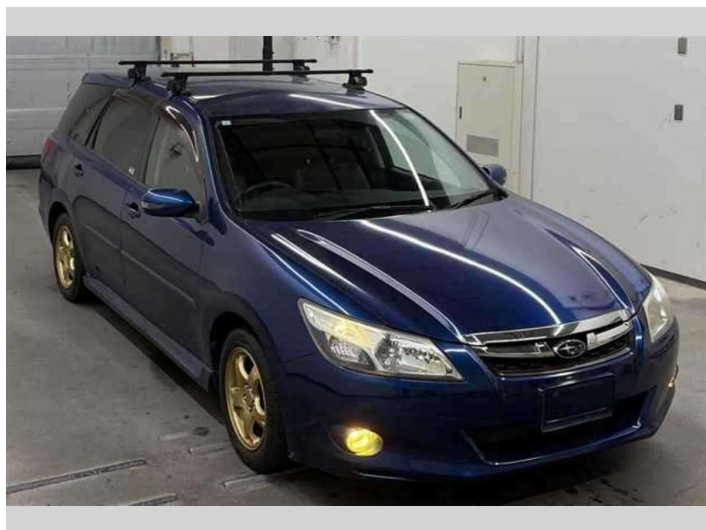

# 2012 Subaru Exiga Advantage Line 2.0i -S

**Purchase Price** **POA**  
Includes GST  
Excludes on-road costs of \$695

Finance may be available on this vehicle. Ask one of our friendly staff for more information.

Body Style  
**5 door, Station Wagon**

Odometer  
**92,321 km**

Engine  
**2000 cc**

Fuel Type  
**Petrol**

Transmission  
**Automatic, 4WD**

Wheels  
-

VIN  
-

Interior  
**Grey**

Safety  
-

Reg No.  
-

Ext Colour  
**Purple**

History  
-

Seats  
**7 seats**

CO2 Emissions  
-

Energy Economy  
-

**Stock ID: 17418**