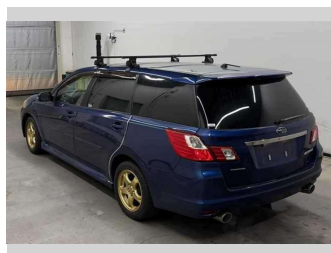

# 2012 Subaru Exiga Advantage Line 2.0i -S

**Purchase Price** **POA**  
Includes GST  
Excludes on-road costs of \$695

Finance may be available on this vehicle. Ask one of our friendly staff for more information.

Body Style  
**5 door, Station Wagon**

Odometer  
**92,321 km**

Engine  
**2000 cc**

Fuel Type  
**Petrol**

Transmission  
**Automatic, 4WD**

Wheels  
-

VIN  
-

Interior  
**Grey**