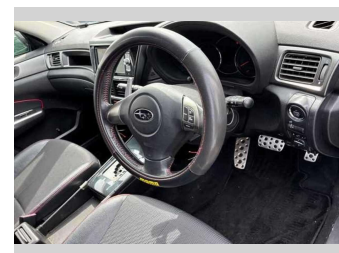

# 2012 Subaru Exiga Advantage Line 2.0i -S

**Purchase Price** **POA**  
Includes GST  
Excludes on-road costs of \$695

Finance may be available on this vehicle. Ask one of our friendly staff for more information.

Body Style  
**5 door, Station Wagon**

Odometer  
**92,321 km**

Engine  
**2000 cc**

Fuel Type  
**Petrol**

Transmission  
**Automatic, 4WD**

Wheels  
-

VIN  
-

Interior  
**Grey**