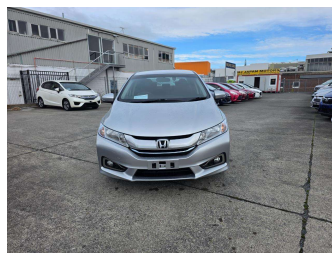

2016 Honda Grace Hybrid DX

Purchase Price **\$14,780**

Includes GST
Excludes on-road costs of \$695

Finance may be available on this vehicle. Ask one of our friendly staff for more information.

Gain peace of mind with Mechanical Breakdown Insurance. **Ask us how.**

Body Style
4 door, Sedan

Odometer
46,554 km

Engine
1500 cc, Hybrid

Fuel Type
Petrol

Transmission
Automatic, 4WD

Wheels
-

VIN
7AT08GEDX26101188

Interior
Black