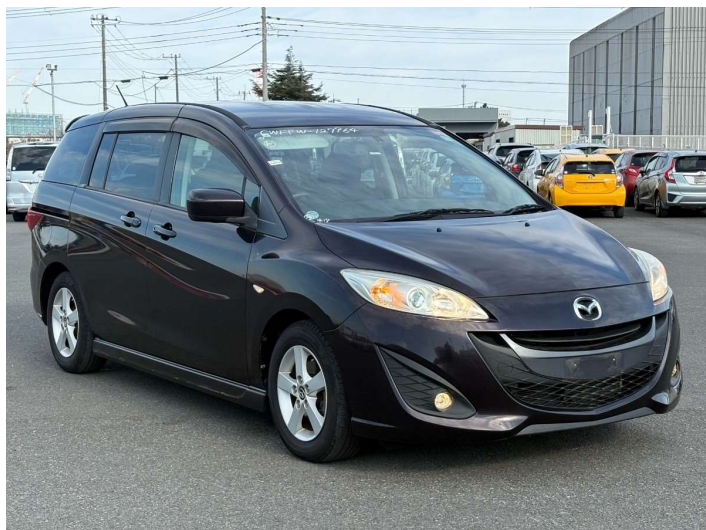

2015 Mazda Premacy 20S Sky Active

Purchase Price **\$9,480**

Includes GST
Excludes on-road costs of \$695

Finance may be available on this vehicle. Ask one of our friendly staff for more information.

Gain peace of mind with Mechanical Breakdown Insurance. **Ask us how.**

Body Style
5 door, Van

Odometer
85,656 km

Engine
2000 cc

Fuel Type
Petrol

Transmission
Automatic, 2WD

Wheels
-

VIN
7AT0C133X26127964

Interior
Black

Safety

Based on 2025 VSRR rating

Reg No.
RSN707

Ext Colour
Purple

History
-

Seats
7 seats

CO2 Emissions
★★★★☆
163 grams/km

Energy Economy
★★☆☆☆