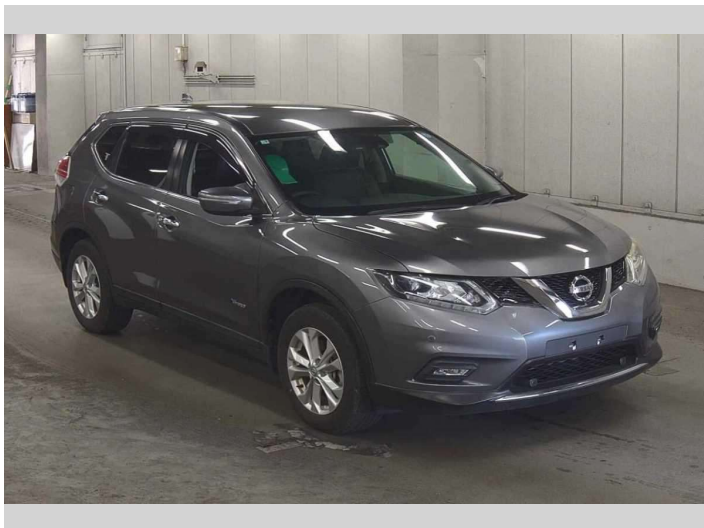

# 2017 Nissan X-Trail 20X Hybrid

**Purchase Price** **POA**

Includes GST  
Excludes on-road costs of \$595

Finance may be available on this vehicle. Ask one of our friendly staff for more information.

Gain peace of mind with Mechanical Breakdown Insurance. **Ask us how.**

- Top features**
- » ABS Brakes
  - » Air Conditioning
  - » Alloys
  - » Electric Windows
  - » Fog Lights
  - » Power Steering
  - » Winker Mirror

Body Style  
**5 door, SUV / 4x4**

Odometer  
**88,485 km**

-

Ext Colour  
**Blue Gray**

History

-

Seats  
**5 seats**

CO2 Emissions

-

Energy Economy