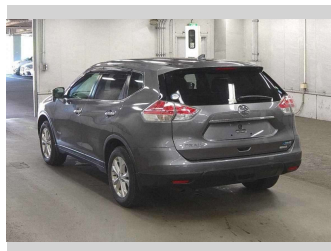

# 2017 Nissan X-Trail 20X Hybrid

**Purchase Price** **POA**

Includes GST  
Excludes on-road costs of \$595

Finance may be available on this vehicle. Ask one of our friendly staff for more information.

Gain peace of mind with Mechanical Breakdown Insurance. **Ask us how.**

- Top features**
- » ABS Brakes
  - » Air Conditioning
  - » Alloys
  - » Electric Windows
  - » Fog Lights
  - » Power Steering
  - » Winker Mirror

Body Style  
**5 door, SUV / 4x4**

Odometer  
**88,485 km**

-

Ext Colour  
**Blue Gray**

History

-

Seats  
**5 seats**

CO2 Emissions

-

Energy Economy