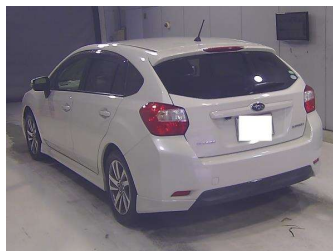

2015 Subaru Impreza SPORTS 1.6i-S

Purchase Price

\$11,500

Includes GST
Excludes on-road costs of \$595

Finance may be available on this vehicle. Ask one of our friendly staff for more information.

Gain peace of mind with Mechanical Breakdown Insurance. **Ask us how.**

Top features

- » ABS Brakes
- » Air Conditioning
- » Electric Windows
- » Fog Lights
- » Power Steering
- » Spoiler
- » Winker Mirror

Body Style

5 door, Hatchback

Odometer

100,706 km

Engine

1600 cc

Fuel Type

Petrol

Transmission

Automatic, 4WD

Wheels

-

VIN

7AT0GF09X24017784