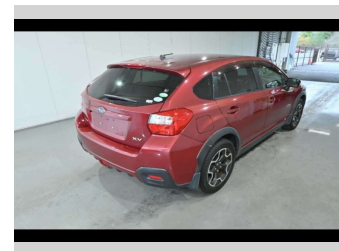

2015 Subaru XV 2.0i-L EyeSight

Purchase Price **POA**
 Includes GST
 Excludes on-road costs of \$695

Finance may be available on this vehicle. Ask one of our friendly staff for more information.

Gain peace of mind with Mechanical Breakdown Insurance. **Ask us how.**

Body Style
5 door, SUV / 4x4

Odometer
71,519 km

Engine
2000 cc

Fuel Type
Petrol

Transmission
Automatic, 4WD

Wheels
 -

VIN
 -

Interior
Black