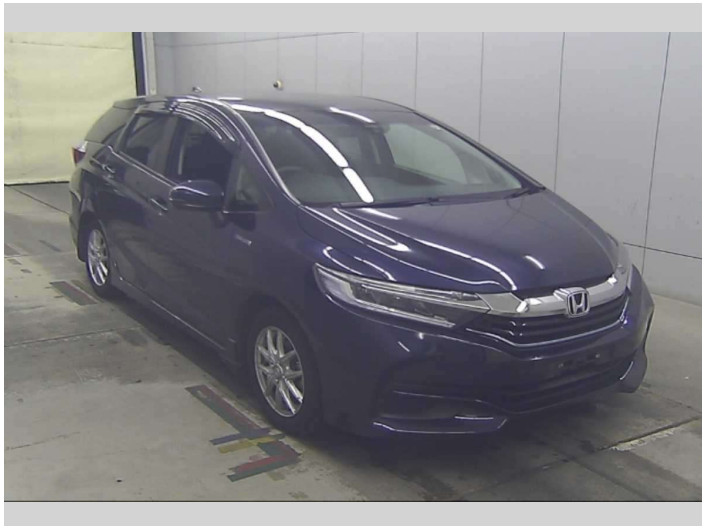

2015 Honda Shuttle HYBRID X

Purchase Price **POA**
 Includes GST
 Excludes on-road costs of \$695

Finance may be available on this vehicle. Ask one of our friendly staff for more information.

Gain peace of mind with Mechanical Breakdown Insurance. **Ask us how.**

- Top features**
- » ABS Brakes
 - » Air Conditioning
 - » Alloys
 - » Car Stereo
 - » Climate Control
 - » Electric Windows
 - » Power Steering
 - » Push Start
 - » Winker Mirror

Body Style
5 door, Station Wagon

Odometer
75,793 km

Engine
1500 cc, Hybrid

Fuel Type
Electricity

Transmission
Automatic, 2WD

Wheels
 -

VIN
 -

Interior
Black

Safety
 -

Reg No.
 -

Ext Colour
Dark Blue

History
 -

Seats
5 seats

CO2 Emissions
 -

Energy Economy
 -

Stock ID: 17400