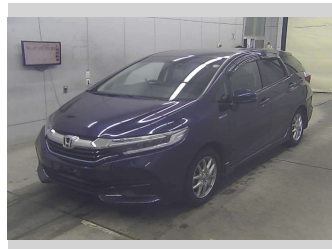

2015 Honda Shuttle HYBRID X

Purchase Price **POA**
 Includes GST
 Excludes on-road costs of \$695

Finance may be available on this vehicle. Ask one of our friendly staff for more information.

Gain peace of mind with Mechanical Breakdown Insurance. **Ask us how.**

- Top features**
- » ABS Brakes
 - » Air Conditioning
 - » Alloys
 - » Car Stereo
 - » Climate Control
 - » Electric Windows
 - » Power Steering
 - » Push Start
 - » Winker Mirror

Body Style
5 door, Station Wagon

Odometer
75,793 km

Engine
1500 cc, Hybrid

Fuel Type
Electricity

Transmission
Automatic, 2WD

Wheels
 -

VIN
 -

Interior
Black

Safety
 -

Reg No.
 -

Ext Colour
Dark Blue

History
 -

Seats
5 seats

CO2 Emissions
 -

Energy Economy
 -

Stock ID: 17400