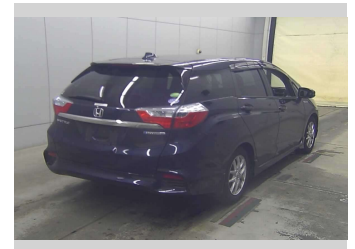

2015 Honda Shuttle HYBRID X

Purchase Price **POA**
Includes GST
Excludes on-road costs of $695

Finance may be available on this vehicle. Ask one of our friendly staff for more information.

Gain peace of mind with Mechanical Breakdown Insurance. **Ask us how.**

1. **Top features**
2. » ABS Brakes
   - » Air Conditioning
   - » Alloys
   - » Car Stereo
   - » Climate Control
   - » Electric Windows
   - » Power Steering
   - » Push Start
   - » Winker Mirror

Body Style
5 door, Station Wagon

Odometer
75,793 km

Engine
1500 cc, Hybrid

Fuel Type
Electricity

Transmission
Automatic, 2WD

Wheels
-

VIN
-

Interior
Black

Safety
-

Reg No.
-

Ext Colour
Dark Blue

History
-

Seats
5 seats

CO2 Emissions
-

Energy Economy
-

Stock ID: 17400