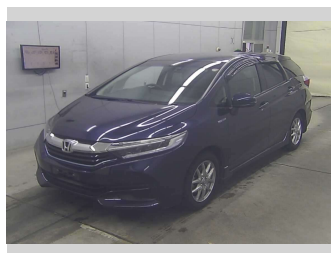

2015 Honda Shuttle HYBRID X

Purchase Price **POA**
Includes GST
Excludes on-road costs of \$695

Finance may be available on this vehicle. Ask one of our friendly staff for more information.

Gain peace of mind with Mechanical Breakdown Insurance. **Ask us how.**

- Top features**
- » ABS Brakes
 - » Air Conditioning
 - » Alloys
 - » Car Stereo
 - » Climate Control
 - » Electric Windows
 - » Power Steering
 - » Push Start
 - » Winker Mirror

Body Style
5 door, Station Wagon

Odometer
75,793 km

Engine
1500 cc, Hybrid

Fuel Type
Electricity

Transmission
Automatic, 2WD

Wheels
-

VIN
-

Interior
Black

Safety
-

Reg No.
-

Ext Colour
Dark Blue

History
-

Seats
5 seats

CO2 Emissions
-

Energy Economy
-

Stock ID: 17400