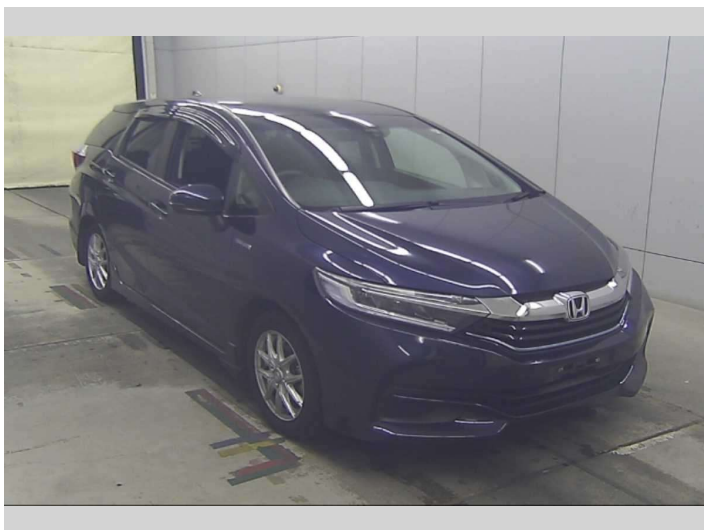

2015 Honda Shuttle HYBRID X

Purchase Price **POA**
Includes GST
Excludes on-road costs of \$695

Finance may be available on this vehicle. Ask one of our friendly staff for more information.

Gain peace of mind with Mechanical Breakdown Insurance. **Ask us how.**

- Top features**
- » ABS Brakes
 - » Air Conditioning
 - » Alloys
 - » Car Stereo
 - » Climate Control
 - » Electric Windows
 - » Power Steering
 - » Push Start
 - » Winker Mirror

Body Style
5 door, Station Wagon

Odometer
75,793 km

Engine
1500 cc, Hybrid

Fuel Type
Electricity

Transmission
Automatic, 2WD

Wheels
-

VIN
-

Interior
Black

Safety
-

Reg No.
-

Ext Colour
Dark Blue

History
-

Seats
5 seats

CO2 Emissions
-

Energy Economy
-

Stock ID: 17400