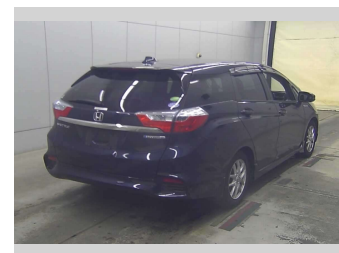

2015 Honda Shuttle HYBRID X

Purchase Price **POA**
Includes GST
Excludes on-road costs of \$695

Finance may be available on this vehicle. Ask one of our friendly staff for more information.

Gain peace of mind with Mechanical Breakdown Insurance. **Ask us how.**

- Top features**
- » ABS Brakes
 - » Air Conditioning
 - » Alloys
 - » Car Stereo
 - » Climate Control
 - » Electric Windows
 - » Power Steering
 - » Push Start
 - » Winker Mirror

Body Style
5 door, Station Wagon

Odometer
75,793 km

Engine
1500 cc, Hybrid

Fuel Type
Electricity

Transmission
Automatic, 2WD

Wheels
-

VIN
-

Interior
Black

Safety
-