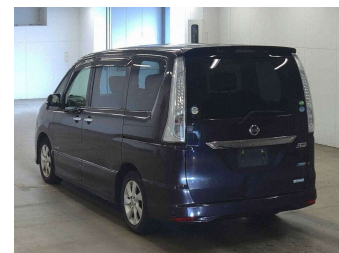

# 2013 Nissan Serena Highway Star G S-Hybrid

**Purchase Price** **POA**

Includes GST  
Excludes on-road costs of \$695

Finance may be available on this vehicle. Ask one of our friendly staff for more information.

Body Style  
**5 door, Van**

Odometer  
**96,282 km**

Engine  
**2000 cc, Hybrid**

Fuel Type  
**Hybrid**

Transmission  
**Automatic, 2WD**

Wheels  
-

VIN  
-

Interior  
**Grey**