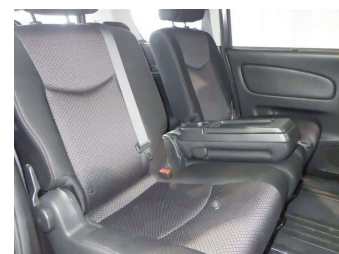

# 2013 Nissan Serena Highway Star G S-Hybrid

**Purchase Price** **POA**

Includes GST  
Excludes on-road costs of \$695

Finance may be available on this vehicle. Ask one of our friendly staff for more information.

Body Style  
**5 door, Van**

Odometer  
**96,282 km**

Engine  
**2000 cc, Hybrid**

Fuel Type  
**Hybrid**

Transmission  
**Automatic, 2WD**

Wheels  
-

VIN  
-

Interior  
**Grey**