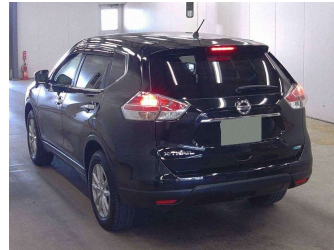

2014 Nissan X-Trail 20X Emergency Brake Package

Purchase Price **POA**
Includes GST
 Excludes on-road costs of \$695

Finance may be available on this vehicle. Ask one of our friendly staff for more information.

Body Style	5 door, SUV / 4x4	Reg No.	-
Odometer	79,185 km	Ext Colour	Black
Engine	2000 cc, Petrol	History	-
Fuel Type	Petrol	Seats	7 seats
Transmission	Automatic, 2WD	CO2 Emissions	-
Wheels	-	Energy Economy	-
VIN	-		
Interior	Black		
Safety	-		
		Stock ID: 33582	