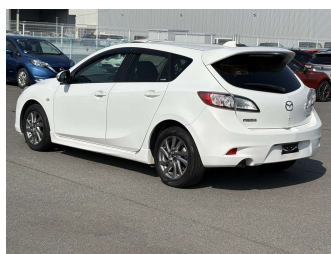

# 2013 Mazda Axela Sports 15S Sport Edition

**Purchase Price** **\$10,480**

Includes GST  
Excludes on-road costs of \$695

Finance may be available on this vehicle. Ask one of our friendly staff for more information.

Body Style  
**5 door, Hatchback**

Odometer  
**116,130 km**

Engine  
**1500 cc, Petrol**

Fuel Type  
**Petrol**

Transmission  
**Automatic, 2WD**

Wheels  
-

VIN  
-

Interior  
**Black**