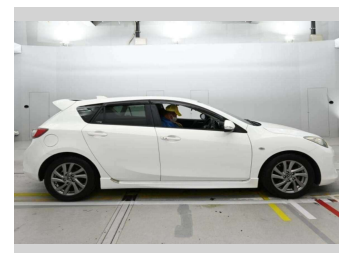

2013 Mazda Axela Sports 15S Sport Edition

Purchase Price **POA**
Includes GST
Excludes on-road costs of $695

Finance may be available on this vehicle. Ask one of our friendly staff for more information.

Gain peace of mind with Mechanical Breakdown Insurance. **Ask us how.**

1. **Top features**
2. » ABS Brakes
   - » Air Conditioning
   - » Alloys
   - » Car Stereo
   - » Central Locking
   - » Climate Control
   - » Electric Windows
   - » Fog Lights
   - » Power Steering
   - » Push Start
   - » Winker Mirror

Body Style
5 door, Hatchback

Odometer
116,130 km

Engine
1500 cc

Fuel Type
Petrol

Transmission
Automatic, 2WD

Wheels
-

VIN
-

Interior
Black

Safety
-

Reg No.
-

Ext Colour
Pearl White

History
-

Seats
5 seats

CO2 Emissions
-

Energy Economy
-

Stock ID: 17341