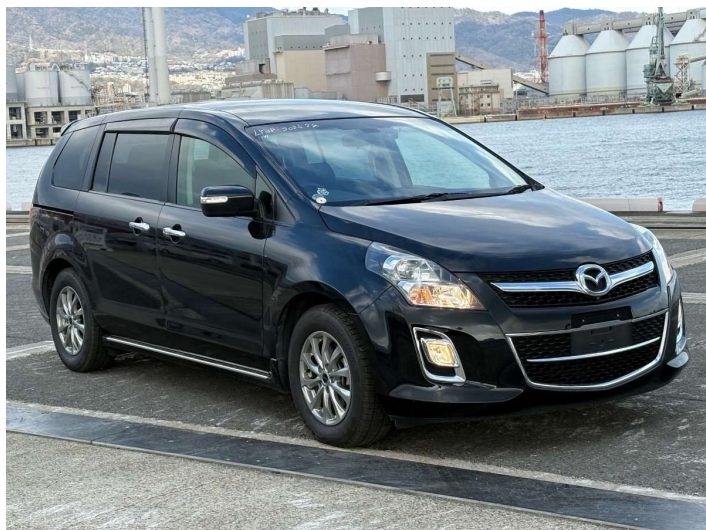

2016 Mazda MPV 23S

Purchase Price

\$13,280

Includes GST
Excludes on-road costs of \$695

Finance may be available on this vehicle. Ask one of our friendly staff for more information.

Gain peace of mind with Mechanical Breakdown Insurance. **Ask us how.**

Body Style

5 door, Van

Odometer

120,348 km

Engine

2300 cc, Petrol

Fuel Type

Petrol

Transmission

Automatic, 2WD

Wheels

-

VIN

-

Interior

Black