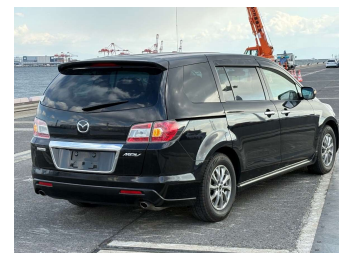

2016 Mazda MPV 23S

Purchase Price

\$13,280

Includes GST
Excludes on-road costs of \$695

Finance may be available on this vehicle. Ask one of our friendly staff for more information.

Gain peace of mind with Mechanical Breakdown Insurance. **Ask us how.**

Body Style

5 door, Van

Odometer

120,348 km

Engine

2300 cc, Petrol

Fuel Type

Petrol