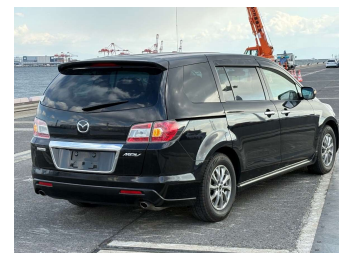

2016 Mazda MPV 23S

Purchase Price

\$13,280

Includes GST
Excludes on-road costs of \$695

Finance may be available on this vehicle. Ask one of our friendly staff for more information.

Gain peace of mind with Mechanical Breakdown Insurance. **Ask us how.**

Body Style

5 door, Van

Odometer

120,348 km

Engine

2300 cc

Fuel Type

Petrol