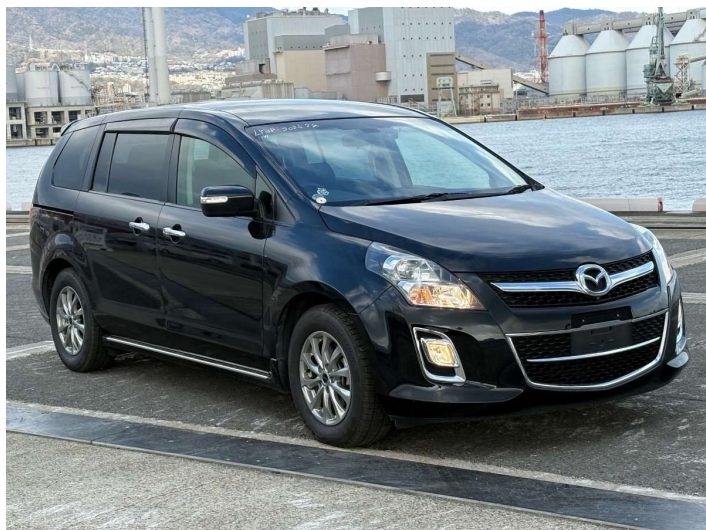

2016 Mazda MPV 23S

Purchase Price

\$13,280

Includes GST
Excludes on-road costs of \$695

Finance may be available on this vehicle. Ask one of our friendly staff for more information.

Gain peace of mind with Mechanical Breakdown Insurance. **Ask us how.**

Body Style

5 door, Van

Odometer

120,348 km

Engine

2300 cc

Fuel Type

Petrol

Transmission

Automatic, 2WD

Wheels

-

VIN

-

Interior

Black