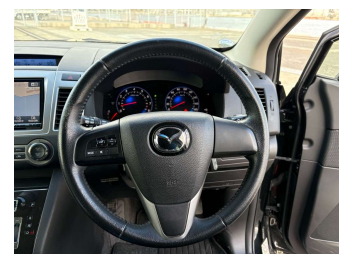

2016 Mazda MPV 23S

Purchase Price

$13,280

Includes GST
Excludes on-road costs of $695

Finance may be available on this vehicle. Ask one of our friendly staff for more information.

Gain peace of mind with Mechanical Breakdown Insurance. **Ask us how.**

Top features

- » ABS Brakes
- » Air Con
- » Air Conditioning
- » Alloys
- » Car Stereo
- » CD Player
- » Central Locking
- » Climate Control
- » Digital Dash
- » Electric Mirrors
- » Electric Windows
- » Fog Lights
- » Keyless Entry
- » Power Steering
- » Reversing Camera
- » Tiptronic
- » Winker Mirror

Body Style

5 door, Van

Odometer

120,348 km

Engine

2300 cc

Fuel Type

Petrol

Transmission

Automatic, 2WD

Wheels

-

VIN

-

Interior

Black

Safety

-

Reg No.

-

Ext Colour

Black

History

-

Seats

7 seats

CO2 Emissions

-

Energy Economy

-

Stock ID: 16932