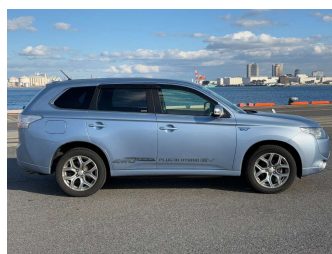

# 2013 Mitsubishi Outlander PHEV G Safety Package

**Purchase Price** **\$14,580**

Includes GST  
Excludes on-road costs of \$695

Finance may be available on this vehicle. Ask one of our friendly staff for more information.

Body Style  
**5 door, SUV / 4x4**

Odometer  
**45,083 km**

Engine  
**2000 cc, Plug-In Hybrid**

Fuel Type  
**Electricity**

Transmission  
**Automatic, 4WD**

Wheels  
-

VIN  
-

Interior  
**Black**