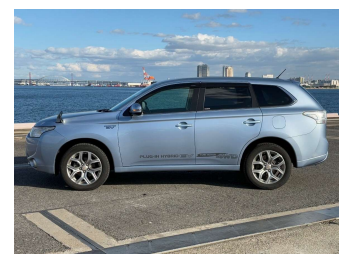

# 2013 Mitsubishi Outlander PHEV G Safety Package

**Purchase Price** **\$14,580**

Includes GST  
Excludes on-road costs of \$695

Finance may be available on this vehicle. Ask one of our friendly staff for more information.

Body Style  
**5 door, SUV / 4x4**

Odometer  
**45,083 km**

Engine  
**2000 cc, Plug-In Hybrid**

Fuel Type  
**Electricity**

Transmission  
**Automatic, 4WD**

Wheels  
-

VIN  
-

Interior  
**Black**