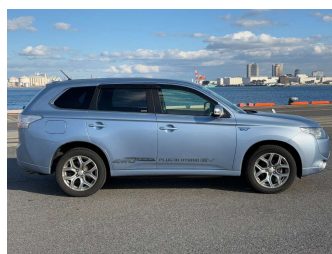

2013 Mitsubishi Outlander PHEV G Safety Package

Purchase Price **\$14,580**

Includes GST
Excludes on-road costs of \$695

Finance may be available on this vehicle. Ask one of our friendly staff for more information.

Body Style
5 door, SUV / 4x4

Odometer
45,083 km

Engine
2000 cc, Plug-In Hybrid

Fuel Type
Electricity

Transmission
Automatic, 4WD

Wheels
-

VIN
-

Interior
Black