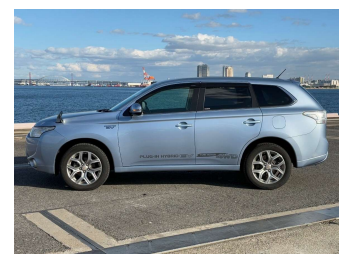

2013 Mitsubishi Outlander PHEV G Safety Package

Purchase Price **\$14,580**

Includes GST
Excludes on-road costs of \$695

Finance may be available on this vehicle. Ask one of our friendly staff for more information.

Body Style
5 door, SUV / 4x4

Odometer
45,083 km

Engine
2000 cc, Plug-In Hybrid

Fuel Type
Electricity

Transmission
Automatic, 4WD

Wheels
-

VIN
-

Interior
Black