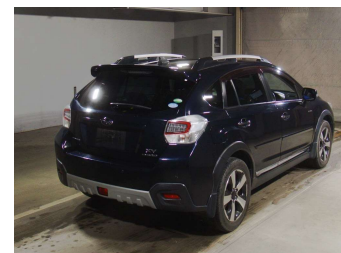

# 2013 Subaru XV Hybrid 2.0i-L EyeSight

**Purchase Price** **POA**

Includes GST  
Excludes on-road costs of \$695

Finance may be available on this vehicle. Ask one of our friendly staff for more information.

Body Style  
**5 door, SUV / 4x4**

Odometer  
**101,905 km**

Engine  
**2000 cc, Hybrid**

Fuel Type  
**Hybrid**

Transmission  
**Automatic, 4WD**

Wheels  
-

VIN  
-

Interior  
**Black**