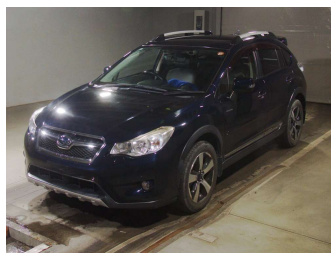

# 2013 Subaru XV Hybrid 2.0i-L EyeSight

**Purchase Price** **POA**

Includes GST  
Excludes on-road costs of \$695

Finance may be available on this vehicle. Ask one of our friendly staff for more information.

Body Style  
**5 door, SUV / 4x4**

Odometer  
**101,905 km**

Engine  
**2000 cc, Hybrid**

Fuel Type  
**Hybrid**

Transmission  
**Automatic, 4WD**

Wheels  
-

VIN  
-

Interior  
**Black**