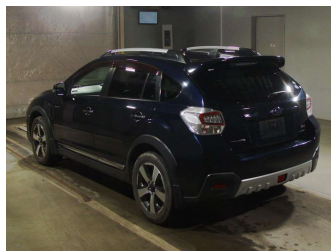

# 2013 Subaru XV Hybrid 2.0i-L EyeSight

**Purchase Price** **POA**

Includes GST  
Excludes on-road costs of \$695

Finance may be available on this vehicle. Ask one of our friendly staff for more information.

Body Style  
**5 door, SUV / 4x4**

Odometer  
**101,905 km**

Engine  
**2000 cc, Hybrid**

Fuel Type  
**Hybrid**

Transmission  
**Automatic, 4WD**

Wheels  
-

VIN  
-

Interior  
**Black**