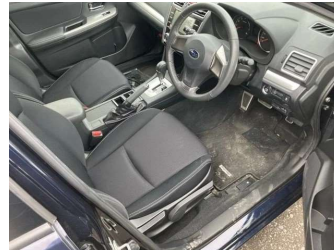

# 2015 Subaru Impreza Sport 1.6i-L

**Purchase Price**

**POA**

Includes GST  
Excludes on-road costs of \$695

Finance may be available on this vehicle. Ask one of our friendly staff for more information.

Gain peace of mind with Mechanical Breakdown Insurance. **Ask us how.**

- Top features**
- » ABS Brakes
  - » Air Conditioning
  - » Alloys
  - » Car Stereo
  - » Central Locking
  - » Climate Control
  - » Electric Mirrors
  - » Electric Windows
  - » Fog Lights
  - » Folding Side Mirrors
  - » Power Steering
  - » Push Start
  - » Reversing Camera
  - » Winker Mirror

Body Style  
**5 door, Hatchback**

Odometer  
**42,646 km**

Engine  
**1500 cc, Petrol**

Fuel Type  
**Petrol**

Transmission  
**Automatic, 2WD**

Wheels  
-

VIN  
-

Interior  
**Grey**