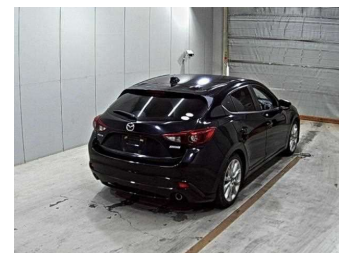

2014 Mazda Axela SPORT 20S TOURING

Purchase Price **POA**

Includes GST
Excludes on-road costs of \$695

Finance may be available on this vehicle. Ask one of our friendly staff for more information.

Gain peace of mind with Mechanical Breakdown Insurance. **Ask us how.**

- Top features**
- » ABS Brakes
 - » Air Conditioning
 - » Alloys
 - » Car Stereo
 - » Central Locking
 - » Climate Control
 - » Electric Mirrors
 - » Electric Windows
 - » Fog Lights
 - » Folding Side Mirrors
 - » Keyless Entry
 - » Power Steering
 - » Push Start
 - » Radar Cruise Control
 - » Winker Mirror

Body Style
5 door, Hatchback

Odometer
110,112 km

Engine
2000 cc, Petrol

Fuel Type
Petrol

Transmission
Automatic, 2WD

Wheels
-

VIN
-

Interior
Grey