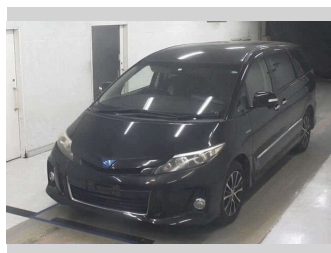

# 2013 Toyota Estima Hybrid Aeras

**Purchase Price** **POA**  
Includes GST  
Excludes on-road costs of \$695

Finance may be available on this vehicle. Ask one of our friendly staff for more information.

Body Style  
**5 door, Van**

Odometer  
**147,673 km**

Engine  
**2400 cc, Hybrid**

Fuel Type  
**Hybrid**

Transmission  
**Automatic, 4WD**

Wheels  
-

VIN  
-

Interior  
**Grey**