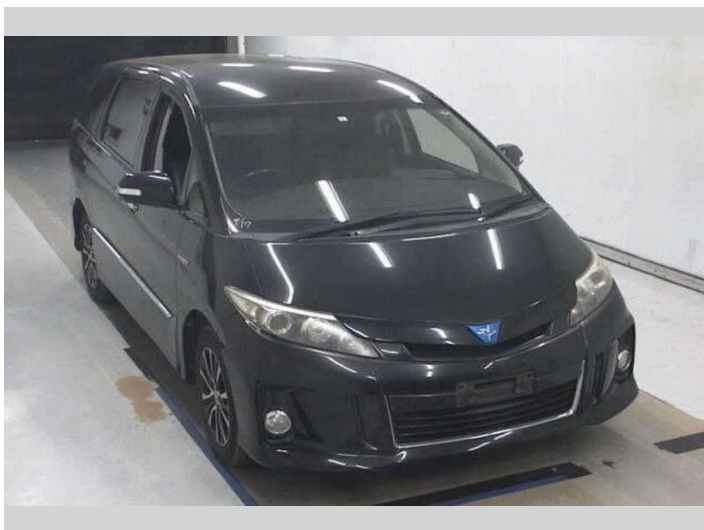

# 2013 Toyota Estima Hybrid Aeras

**Purchase Price** **POA**  
Includes GST  
Excludes on-road costs of \$695

Finance may be available on this vehicle. Ask one of our friendly staff for more information.

Body Style  
**5 door, Van**

Odometer  
**147,673 km**

Engine  
**2400 cc, Hybrid**

Fuel Type  
**Hybrid**

Transmission  
**Automatic, 4WD**

Wheels  
-

VIN  
-

Interior  
**Grey**

Safety  
-

Reg No.  
-

Ext Colour  
**Black**

History  
-

Seats  
**7 seats**

CO2 Emissions  
-

Energy Economy  
-

**Stock ID: 17519**