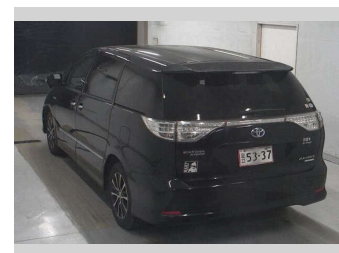

# 2013 Toyota Estima Hybrid Aeras

**Purchase Price** **POA**  
Includes GST  
Excludes on-road costs of \$695

Finance may be available on this vehicle. Ask one of our friendly staff for more information.

Body Style  
**5 door, Van**

Odometer  
**147,673 km**

Engine  
**2400 cc, Hybrid**

Fuel Type  
**Hybrid**

Transmission  
**Automatic, 4WD**

Wheels  
-

VIN  
-

Interior  
**Grey**