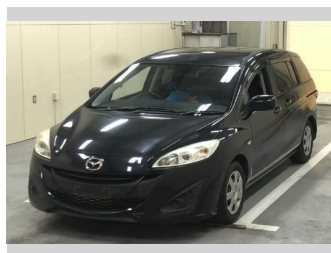

2013 Mazda Premacy 20C- SKY ACTIV

Purchase Price **POA**

Includes GST
Excludes on-road costs of \$695

Finance may be available on this vehicle. Ask one of our friendly staff for more information.

Gain peace of mind with Mechanical Breakdown Insurance. **Ask us how.**

- Top features**
- » ABS Brakes
 - » Air Conditioning
 - » Car Stereo
 - » Central Locking
 - » Climate Control
 - » Electric Windows
 - » Power Steering
 - » Wheel Covers

Body Style
5 door, Station Wagon

Odometer
62,617 km

Engine
2000 cc, Petrol

Fuel Type
Petrol

Transmission
Automatic, 2WD

Wheels
-

VIN
-

Interior
Black

Safety
-

Reg No.
-

Ext Colour
Black

History
-

Seats
7 seats

CO2 Emissions
-

Energy Economy
-

Stock ID: 17497