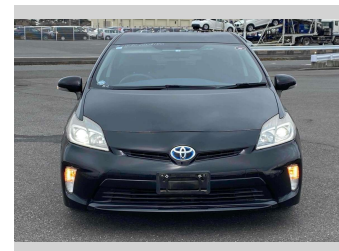

# 2014 Toyota Prius S

**Purchase Price** **\$10,900**

Includes GST  
Excludes on-road costs of \$595

Finance may be available on this vehicle. Ask one of our friendly staff for more information.

Gain peace of mind with Mechanical Breakdown Insurance. **Ask us how.**

Body Style  
**5 door, Hatchback**

Odometer  
**99,722 km**

Engine  
**1800 cc, Hybrid**

Fuel Type  
**Hybrid**

Transmission  
**Automatic, 2WD**

Wheels  
-

VIN  
-

Interior  
**Gray**