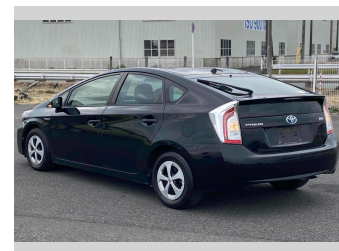

# 2014 Toyota Prius S

**Purchase Price** **\$10,900**

Includes GST  
Excludes on-road costs of \$595

Finance may be available on this vehicle. Ask one of our friendly staff for more information.

Gain peace of mind with Mechanical Breakdown Insurance. **Ask us how.**

Body Style  
**5 door, Hatchback**

Odometer  
**99,722 km**

Engine  
**1800 cc, Hybrid**

Fuel Type  
**Hybrid**

Transmission  
**Automatic, 2WD**

Wheels  
-

VIN  
-

Interior  
**Gray**