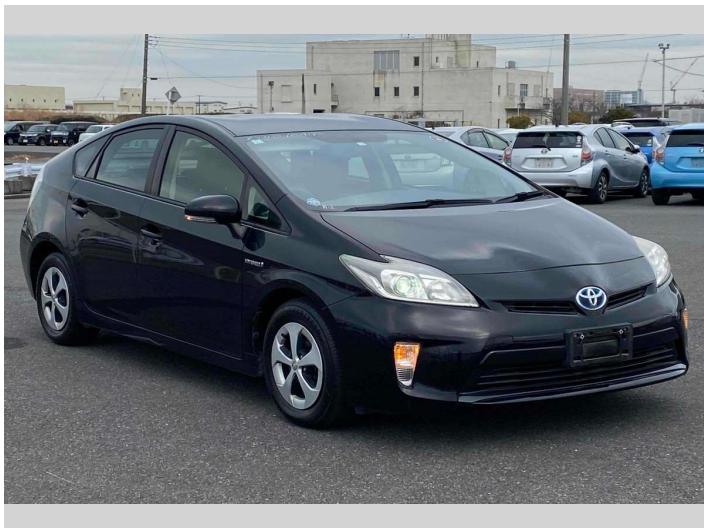

# 2014 Toyota Prius S

**Purchase Price** **\$10,900**

Includes GST  
Excludes on-road costs of \$595

Finance may be available on this vehicle. Ask one of our friendly staff for more information.

Gain peace of mind with Mechanical Breakdown Insurance. **Ask us how.**

Body Style  
**5 door, Hatchback**

Odometer  
**99,722 km**

Engine  
**1800 cc, Hybrid**

Fuel Type  
**Hybrid**

Transmission  
**Automatic, 2WD**

Wheels  
-

VIN  
-

Interior  
**Gray**