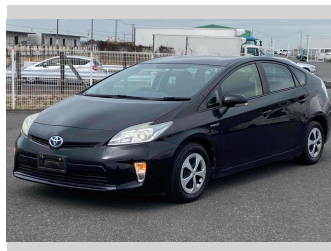

# 2014 Toyota Prius S

**Purchase Price** **\$10,900**

Includes GST  
Excludes on-road costs of \$595

Finance may be available on this vehicle. Ask one of our friendly staff for more information.

Gain peace of mind with Mechanical Breakdown Insurance. **Ask us how.**

Body Style  
**5 door, Hatchback**

Odometer  
**99,722 km**

Engine  
**1800 cc, Hybrid**

Fuel Type  
**Hybrid**

Transmission  
**Automatic, 2WD**

Wheels  
-

VIN  
-

Interior  
**Gray**