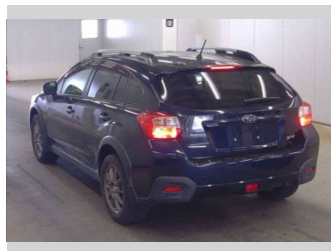

2013 Subaru XV 2.0i-L

Purchase Price **POA**
Includes GST
Excludes on-road costs of \$695

Finance may be available on this vehicle. Ask one of our friendly staff for more information.

Gain peace of mind with Mechanical Breakdown Insurance. **Ask us how.**

Body Style
5 door, SUV / 4x4

Odometer
56,844 km

Engine
2000 cc

Fuel Type
Petrol

Transmission
Automatic, 4WD

Wheels
-

VIN
-

Interior
Grey