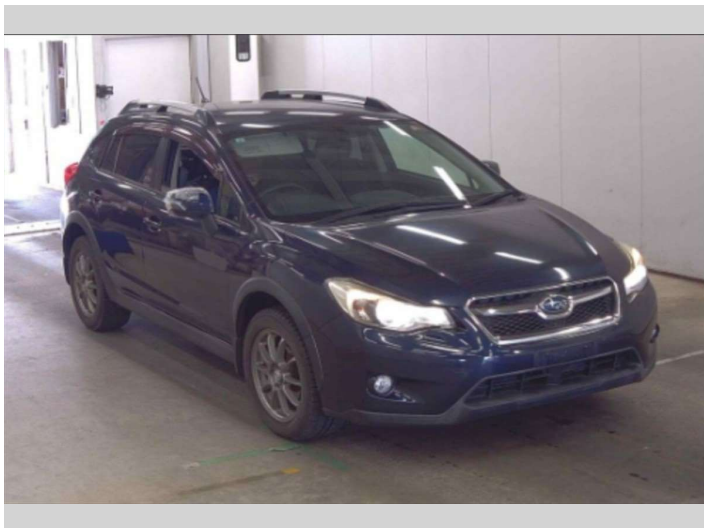

2013 Subaru XV 2.0i-L

Purchase Price **POA**
Includes GST
Excludes on-road costs of \$695

Finance may be available on this vehicle. Ask one of our friendly staff for more information.

Gain peace of mind with Mechanical Breakdown Insurance. **Ask us how.**

Body Style
5 door, SUV / 4x4

Odometer
56,844 km

Engine
2000 cc

Fuel Type
Petrol

Transmission
Automatic, 4WD

Wheels
-

VIN
-

Interior
Grey