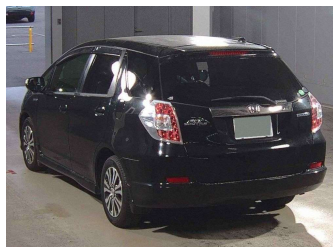

2014 Honda Fit Shuttle Hybrid Smart Selection Cool

Purchase Price **POA**

Includes GST
Excludes on-road costs of \$695

Finance may be available on this vehicle. Ask one of our friendly staff for more information.

Body Style
5 door, Station Wagon

Odometer
95,443 km

Engine
1300 cc, Hybrid

Fuel Type
Electricity

Transmission
Automatic, 2WD

Wheels
-

VIN
-

Interior
Grey