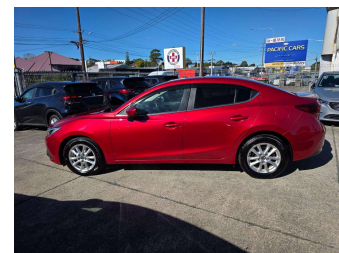

# 2016 Mazda Axela Hybrid S

**Purchase Price** **\$16,480**

Includes GST  
Excludes on-road costs of \$595

Finance may be available on this vehicle. Ask one of our friendly staff for more information.

Gain peace of mind with Mechanical Breakdown Insurance. **Ask us how.**