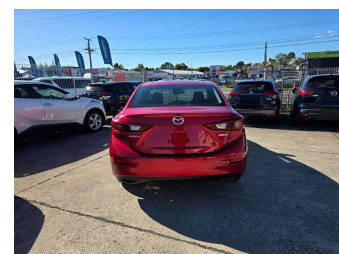

# 2016 Mazda Axela Hybrid S

**Purchase Price** **\$16,480**

Includes GST  
Excludes on-road costs of \$595

Finance may be available on this vehicle. Ask one of our friendly staff for more information.

Gain peace of mind with Mechanical Breakdown Insurance. **Ask us how.**