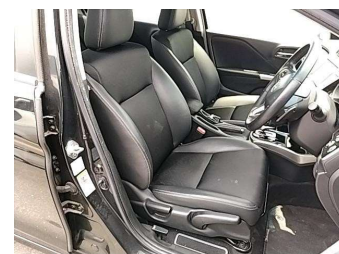

2016 Honda Grace Hybrid EX

Purchase Price

POA

Includes GST
Excludes on-road costs of \$695

Finance may be available on this vehicle. Ask one of our friendly staff for more information.

Gain peace of mind with Mechanical Breakdown Insurance. **Ask us how.**