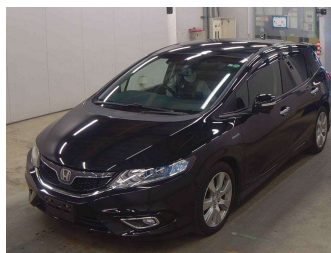

# 2015 Honda JADE Hybrid X

**Purchase Price** **POA**  
Includes GST  
 Excludes on-road costs of \$695

Finance may be available on this vehicle. Ask one of our friendly staff for more information.

Gain peace of mind with Mechanical Breakdown Insurance. **Ask us how.**

Body Style  
**5 door, Station Wagon**

Odometer  
**91,659 km**

Engine  
**1500 cc, Hybrid**

Fuel Type  
**Electricity**

Transmission  
**Automatic, 2WD**

Wheels  
 -

VIN  
 -

Interior  
**Grey**