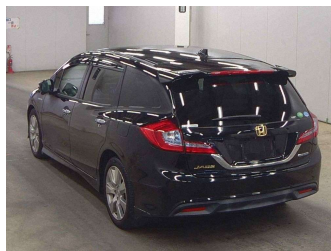

# 2015 Honda JADE Hybrid X

**Purchase Price** **POA**  
Includes GST  
 Excludes on-road costs of \$695

Finance may be available on this vehicle. Ask one of our friendly staff for more information.

Gain peace of mind with Mechanical Breakdown Insurance. **Ask us how.**

Body Style  
**5 door, Station Wagon**

Odometer  
**91,659 km**

Engine  
**1500 cc, Hybrid**

Fuel Type  
**Electricity**

Transmission  
**Automatic, 2WD**

Wheels  
 -

VIN  
 -

Interior  
**Grey**