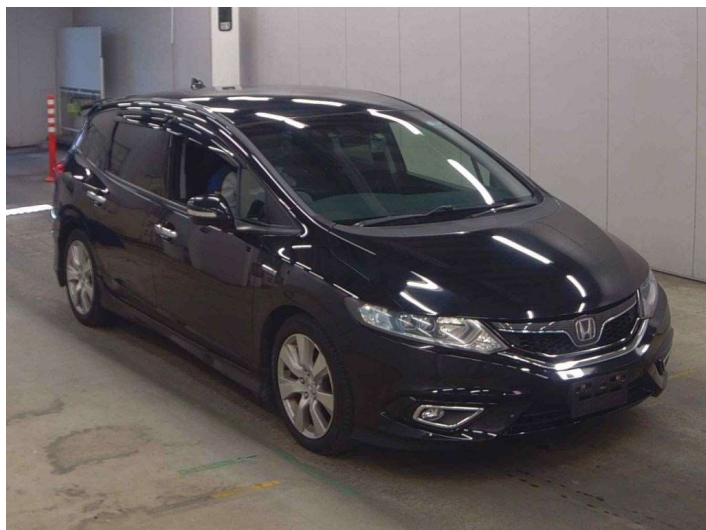

# 2015 Honda JADE Hybrid X

**Purchase Price** **POA**  
Includes GST  
 Excludes on-road costs of \$695

Finance may be available on this vehicle. Ask one of our friendly staff for more information.

Gain peace of mind with Mechanical Breakdown Insurance. **Ask us how.**

Body Style  
**5 door, Station Wagon**

Odometer  
**91,659 km**

Engine  
**1500 cc, Hybrid**

Fuel Type  
**Electricity**

Transmission  
**Automatic, 2WD**

Wheels  
 -

VIN  
 -

Interior  
**Grey**