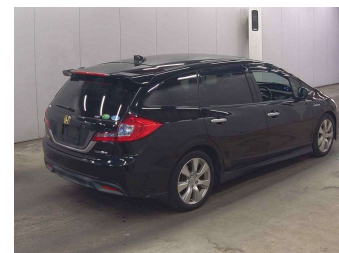

# 2015 Honda JADE Hybrid X

**Purchase Price** **POA**  
Includes GST  
 Excludes on-road costs of \$695

Finance may be available on this vehicle. Ask one of our friendly staff for more information.

Gain peace of mind with Mechanical Breakdown Insurance. **Ask us how.**

Body Style  
**5 door, Station Wagon**

Odometer  
**91,659 km**

Engine  
**1500 cc, Hybrid**

Fuel Type  
**Electricity**

Transmission  
**Automatic, 2WD**

Wheels  
 -

VIN  
 -

Interior  
**Grey**