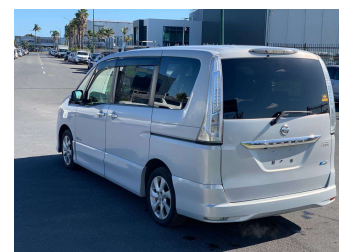

2012 Nissan Serena Highway Star G Hybrid

Purchase Price **\$9,580**

Includes GST
Excludes on-road costs of \$695

Finance may be available on this vehicle. Ask one of our friendly staff for more information.

Body Style	5 door, Van	Reg No.	RNN517
Odometer	96,607 km	Ext Colour	Light Blue
Engine	2000 cc, Hybrid	History	-
Fuel Type	Hybrid	Seats	7 seats
Transmission	Automatic, 2WD	CO2 Emissions	★★★★☆ 173 grams/km
Wheels	Factory Alloys	Energy Economy	★★☆☆☆☆ Annual fuel cost of \$2,900 7.4L per 100km
VIN	7AT0DH3FX25105460	Cost per year is an estimate based on petrol price of \$2.80 per litre and an average distance of 14000 km. Emissions and Energy Economy figures standardised to 3P WLTP.	
Interior	Gray	Stock ID: 14621	
Safety		Based on 2024 VSRR rating	