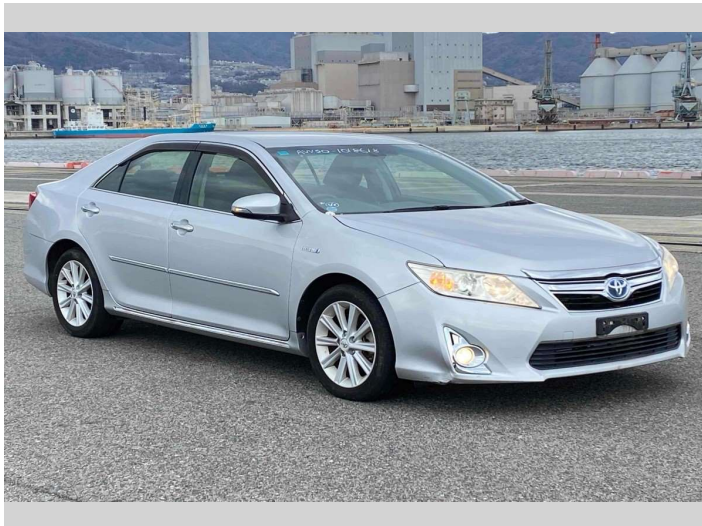

2012 Toyota Camry Hybrid - G Package

Purchase Price **\$15,280**
Includes GST
 Excludes on-road costs of \$595

Finance may be available on this vehicle. Ask one of our friendly staff for more information.

Body Style
4 door, Sedan

Odometer
32,877 km

Engine
2500 cc, Hybrid

Fuel Type
Hybrid

Transmission
Automatic, 2WD

Wheels
 -

VIN
 -

Interior
Gray