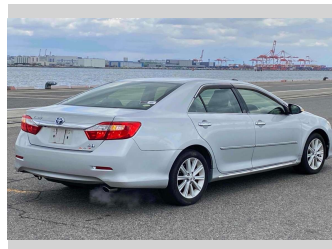

2012 Toyota Camry Hybrid - G Package

Purchase Price **\$15,280**
Includes GST
 Excludes on-road costs of \$595

Finance may be available on this vehicle. Ask one of our friendly staff for more information.

Body Style
4 door, Sedan

Odometer
32,877 km

Engine
2500 cc, Hybrid

Fuel Type
Hybrid

Transmission
Automatic, 2WD

Wheels
 -

VIN
 -

Interior
Gray