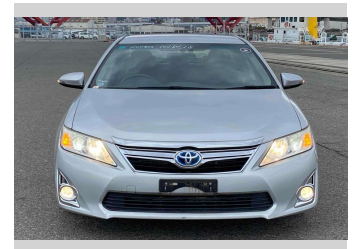

2012 Toyota Camry Hybrid - G Package

Purchase Price **\$15,280**
Includes GST
 Excludes on-road costs of \$595

Finance may be available on this vehicle. Ask one of our friendly staff for more information.

Body Style
4 door, Sedan

Odometer
32,877 km

Engine
2500 cc, Hybrid

Fuel Type
Hybrid

Transmission
Automatic, 2WD

Wheels
 -

VIN
 -

Interior
Gray