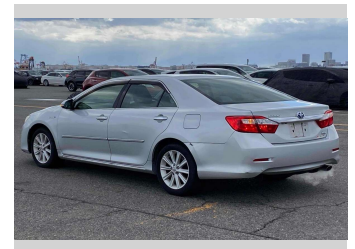

2012 Toyota Camry Hybrid - G Package

Purchase Price **\$15,280**
Includes GST
 Excludes on-road costs of \$595

Finance may be available on this vehicle. Ask one of our friendly staff for more information.

Body Style
4 door, Sedan

Odometer
32,877 km

Engine
2500 cc, Hybrid

Fuel Type
Hybrid

Transmission
Automatic, 2WD

Wheels
 -

VIN
 -

Interior
Gray