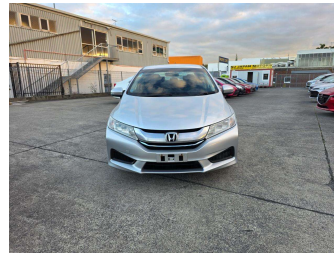

2014 Honda Grace Hybrid LX

Purchase Price

\$10,980

Includes GST
Excludes on-road costs of \$695

Finance may be available on this vehicle. Ask one of our friendly staff for more information.

Gain peace of mind with Mechanical Breakdown Insurance. **Ask us how.**

Body Style

4 door, Sedan

Odometer

107,169 km

Engine

1500 cc, Hybrid

Fuel Type

Petrol