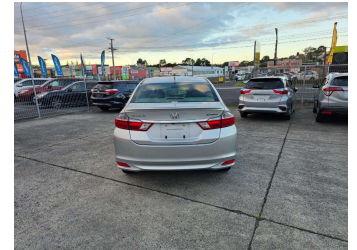

2014 Honda Grace Hybrid LX

Purchase Price

\$10,980

Includes GST
Excludes on-road costs of \$695

Finance may be available on this vehicle. Ask one of our friendly staff for more information.

Gain peace of mind with Mechanical Breakdown Insurance. **Ask us how.**

Body Style

4 door, Sedan

Odometer

107,169 km

Engine

1500 cc, Hybrid

Fuel Type

Petrol