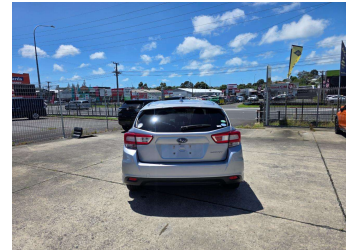

2017 Subaru Impreza Sport 1.6i-L EyeSight

Purchase Price **\$11,980**

Includes GST
Excludes on-road costs of \$695

Finance may be available on this vehicle. Ask one of our friendly staff for more information.

Body Style
5 door, Hatchback

Odometer
96,949 km

Engine
1600 cc

Fuel Type
Petrol

Transmission
Automatic, 2WD

Wheels
-

VIN
7AT0GF09X25003768

Interior
Black