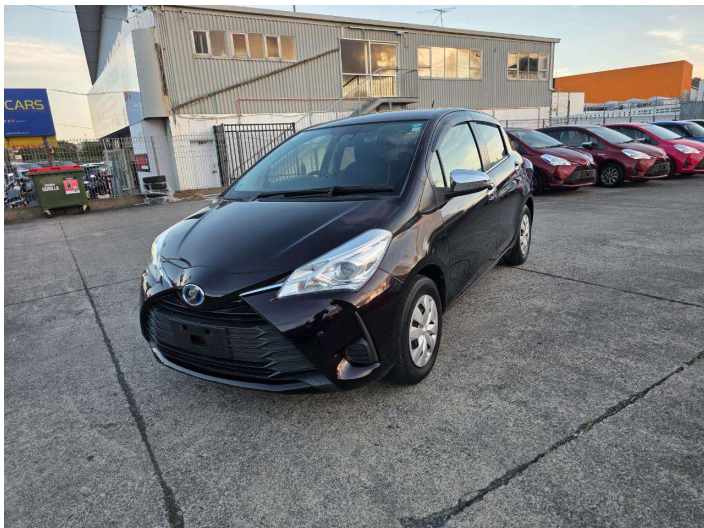

2017 Toyota Vitz Hybrid Jawela

Purchase Price **\$11,980**

Includes GST
Excludes on-road costs of \$695

Finance may be available on this vehicle. Ask one of our friendly staff for more information.

Gain peace of mind with Mechanical Breakdown Insurance. **Ask us how.**

Body Style
5 door, Hatchback

Odometer
86,288 km

Engine
1500 cc, Hybrid

Fuel Type
Petrol

Transmission
Automatic, 2WD

Wheels
-

VIN
7AT0H63EX26005422

Interior
Black