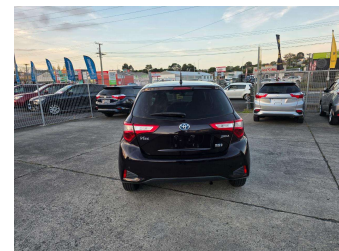

2017 Toyota Vitz Hybrid Jawela

Purchase Price **\$11,980**

Includes GST
Excludes on-road costs of \$695

Finance may be available on this vehicle. Ask one of our friendly staff for more information.

Gain peace of mind with Mechanical Breakdown Insurance. **Ask us how.**

Body Style
5 door, Hatchback

Odometer
86,288 km

Engine
1500 cc, Hybrid

Fuel Type
Petrol

Transmission
Automatic, 2WD

Wheels
-

VIN
7AT0H63EX26005422

Interior
Black