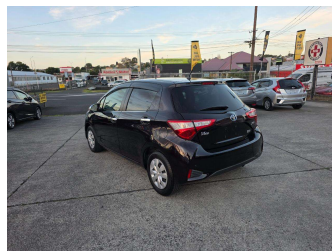

2017 Toyota Vitz Hybrid Jawela

Purchase Price **\$11,980**

Includes GST
Excludes on-road costs of \$695

Finance may be available on this vehicle. Ask one of our friendly staff for more information.

Gain peace of mind with Mechanical Breakdown Insurance. **Ask us how.**

Body Style
5 door, Hatchback

Odometer
86,288 km

Engine
1500 cc, Hybrid

Fuel Type
Petrol

Transmission
Automatic, 2WD

Wheels
-

VIN
7AT0H63EX26005422

Interior
Black