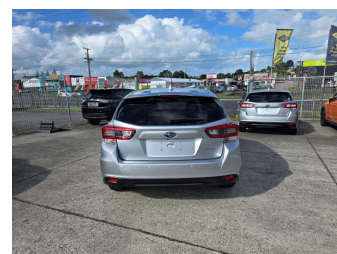

# 2020 Subaru Impreza Sport 1.6i-L EyeSight

**Purchase Price**

**\$12,880**

Includes GST  
Excludes on-road costs of \$695

Finance may be available on this vehicle. Ask one of our friendly staff for more information.

Body Style  
**5 door, Hatchback**

Odometer  
**99,861 km**

Engine  
**1600 cc**

Fuel Type  
**Petrol**

Transmission  
**Automatic, 2WD**

Wheels  
-

VIN  
**7AT0GF09X25055656**

Interior  
**Black**