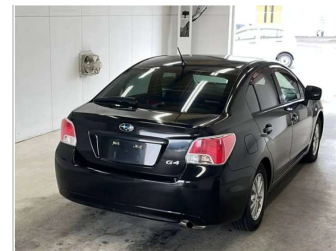

2013 Subaru Impreza G4 1.6i-L

Purchase Price

Includes GST
Excludes on-road costs of \$695

POA

Finance may be available on this vehicle. Ask one of our friendly staff for more information.

Gain peace of mind with Mechanical Breakdown Insurance. **Ask us how.**

Body Style

4 door, Sedan

Odometer

69,702 km

Engine

1600 cc, Petrol

Fuel Type

Petrol

Transmission

Automatic, 2WD

Wheels

-

VIN

-

Interior

Grey