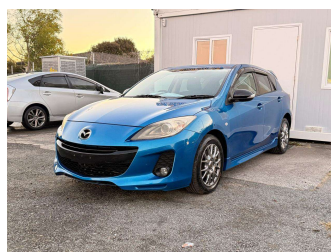

2013 Mazda Axela 15S Sports ED

Purchase Price

\$9,980

Includes GST
Excludes on-road costs of \$695

Finance may be available on this vehicle. Ask one of our friendly staff for more information.

Gain peace of mind with Mechanical Breakdown Insurance. **Ask us how.**

Body Style

5 door, Hatchback

Odometer

86,596 km

Engine

1500 cc

Fuel Type

Petrol

Transmission

Automatic, 2WD

Wheels

-

VIN

7AT0C13JX26207230

Interior

Black