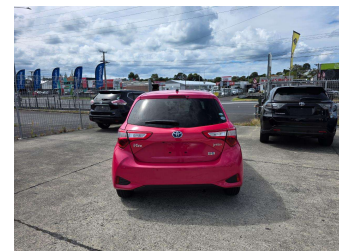

2018 Toyota Vitz Hybrid Jawela

Purchase Price

\$14,480

Includes GST
Excludes on-road costs of \$695

Finance may be available on this vehicle. Ask one of our friendly staff for more information.

Gain peace of mind with Mechanical Breakdown Insurance. **Ask us how.**

Body Style
5 door, Hatchback

Odometer
41,894 km

Engine
1500 cc, Hybrid

Fuel Type
Petrol

Transmission
Automatic, 2WD

Wheels
Factory Alloys

VIN
7AT0H63EX26002890

Interior
Black