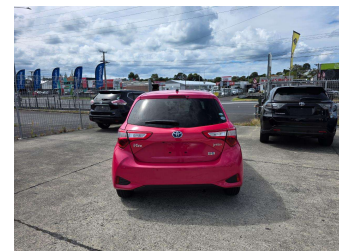

2018 Toyota Vitz Hybrid Jawela

Purchase Price

\$14,980

Includes GST
Excludes on-road costs of \$695

Finance may be available on this vehicle. Ask one of our friendly staff for more information.

Gain peace of mind with Mechanical Breakdown Insurance. **Ask us how.**

Body Style
5 door, Hatchback

Odometer
41,894 km

Engine
1500 cc, Hybrid

Fuel Type
Petrol

Transmission
Automatic, 2WD

Wheels
Factory Alloys

VIN
7AT0H63EX26002890

Interior
Black