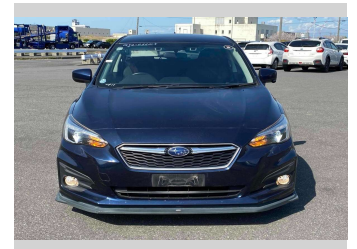

2017 Subaru Impreza Sport 1.6i-L EyeSight

Purchase Price **\$12,580**
Includes GST
 Excludes on-road costs of \$595

Finance may be available on this vehicle. Ask one of our friendly staff for more information.

Body Style
5 door, Station Wagon

Odometer
108,891 km

Engine
1600 cc

Fuel Type
Petrol

Transmission
Automatic, 2WD

Wheels
 -

VIN
 -

Interior
Gray