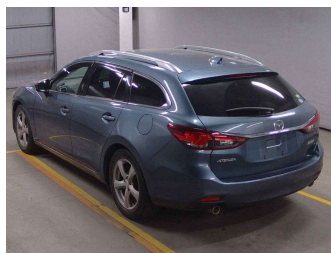

2013 Mazda Atenza Wagon 20S

Purchase Price **\$14,980**
Includes GST
 Excludes on-road costs of \$695

Finance may be available on this vehicle. Ask one of our friendly staff for more information.

Gain peace of mind with Mechanical Breakdown Insurance. **Ask us how.**

Body Style
5 door, Station Wagon

Odometer
93,859 km

Engine
2000 cc, Petrol

Fuel Type
Petrol

Transmission
Automatic, 2WD

Wheels
 -

VIN
 -

Interior
Black