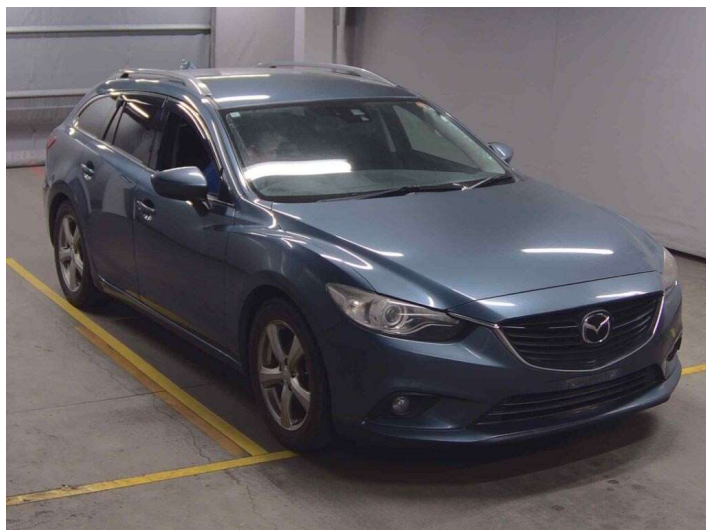

2013 Mazda Atenza Wagon 20S

Purchase Price **\$14,980**
Includes GST
 Excludes on-road costs of \$695

Finance may be available on this vehicle. Ask one of our friendly staff for more information.

Gain peace of mind with Mechanical Breakdown Insurance. **Ask us how.**

- Top features**
- » ABS Brakes
 - » Air Conditioning
 - » Alloys
 - » Car Stereo
 - » Central Locking
 - » Climate Control
 - » Electric Windows
 - » Fog Lights
 - » Power Steering
 - » Reversing Camera

Body Style
5 door, Station Wagon

Odometer
93,859 km

Engine
2000 cc, Petrol

Fuel Type
Petrol

Transmission
Automatic, 2WD

Wheels
 -

VIN
 -

Interior
Black