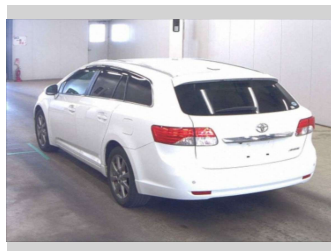

# 2013 Toyota Avensis WAGON LI

**Purchase Price** **POA**

Includes GST  
Excludes on-road costs of \$695

Finance may be available on this vehicle. Ask one of our friendly staff for more information.

Gain peace of mind with Mechanical Breakdown Insurance. **Ask us how.**

Body Style  
**5 door, Station Wagon**

Odometer  
**80,486 km**

Engine  
**2000 cc**

Fuel Type  
**Petrol**

Transmission  
**Automatic, 2WD**

Wheels  
-

VIN  
-

Interior  
**Beige**