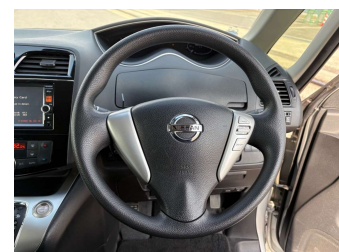

# 2014 Nissan Serena 20X S-Hybrid

**Purchase Price** **\$11,980**

Includes GST  
Excludes on-road costs of \$695

Finance may be available on this vehicle. Ask one of our friendly staff for more information.

Gain peace of mind with Mechanical Breakdown Insurance. **Ask us how.**

- Top features**
- » ABS Brakes
  - » Air Con
  - » Air Conditioning
  - » Car Stereo
  - » CD Player
  - » Central Locking
  - » Climate Control
  - » Cruise Control
  - » Electric Mirrors
  - » Electric Windows
  - » Keyless Entry
  - » Lane Keep Assist
  - » Power Steering
  - » Push Start
  - » Wheel Covers