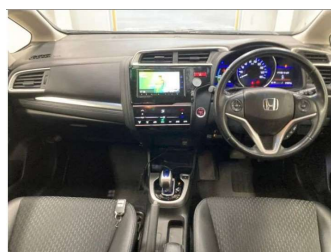

# 2014 Honda Fit Hybrid L Package

**Purchase Price** **POA**

Includes GST  
Excludes on-road costs of \$695

Finance may be available on this vehicle. Ask one of our friendly staff for more information.

Gain peace of mind with Mechanical Breakdown Insurance. **Ask us how.**

Body Style  
**5 door, Hatchback**

Odometer  
**78,013 km**

Engine  
**1500 cc, Hybrid**

Fuel Type  
**Electricity**

Transmission  
**Automatic, 2WD**

Wheels  
-

VIN  
-

Interior  
**Grey**