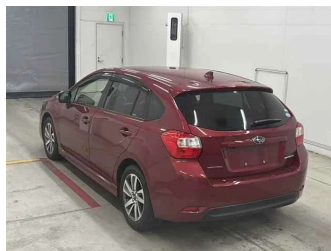

2016 Subaru Impreza Sport 1.6i-S Eyesight

Purchase Price **POA**

Includes GST
Excludes on-road costs of \$695

Finance may be available on this vehicle. Ask one of our friendly staff for more information.

Body Style
5 door, Hatchback

Odometer
95,131 km

Engine
1600 cc, Petrol

Fuel Type
Petrol

Transmission
Automatic, 2WD

Wheels
-

VIN
-

Interior
Grey