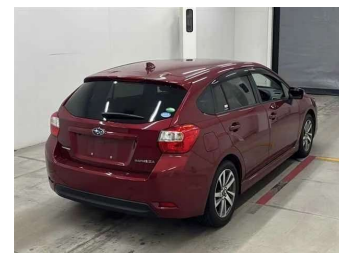

2016 Subaru Impreza Sport 1.6i-S Eyesight

Purchase Price **POA**

Includes GST
Excludes on-road costs of \$695

Finance may be available on this vehicle. Ask one of our friendly staff for more information.

Body Style
5 door, Hatchback

Odometer
95,131 km

Engine
1600 cc, Petrol

Fuel Type
Petrol

Transmission
Automatic, 2WD

Wheels
-

VIN
-

Interior
Grey